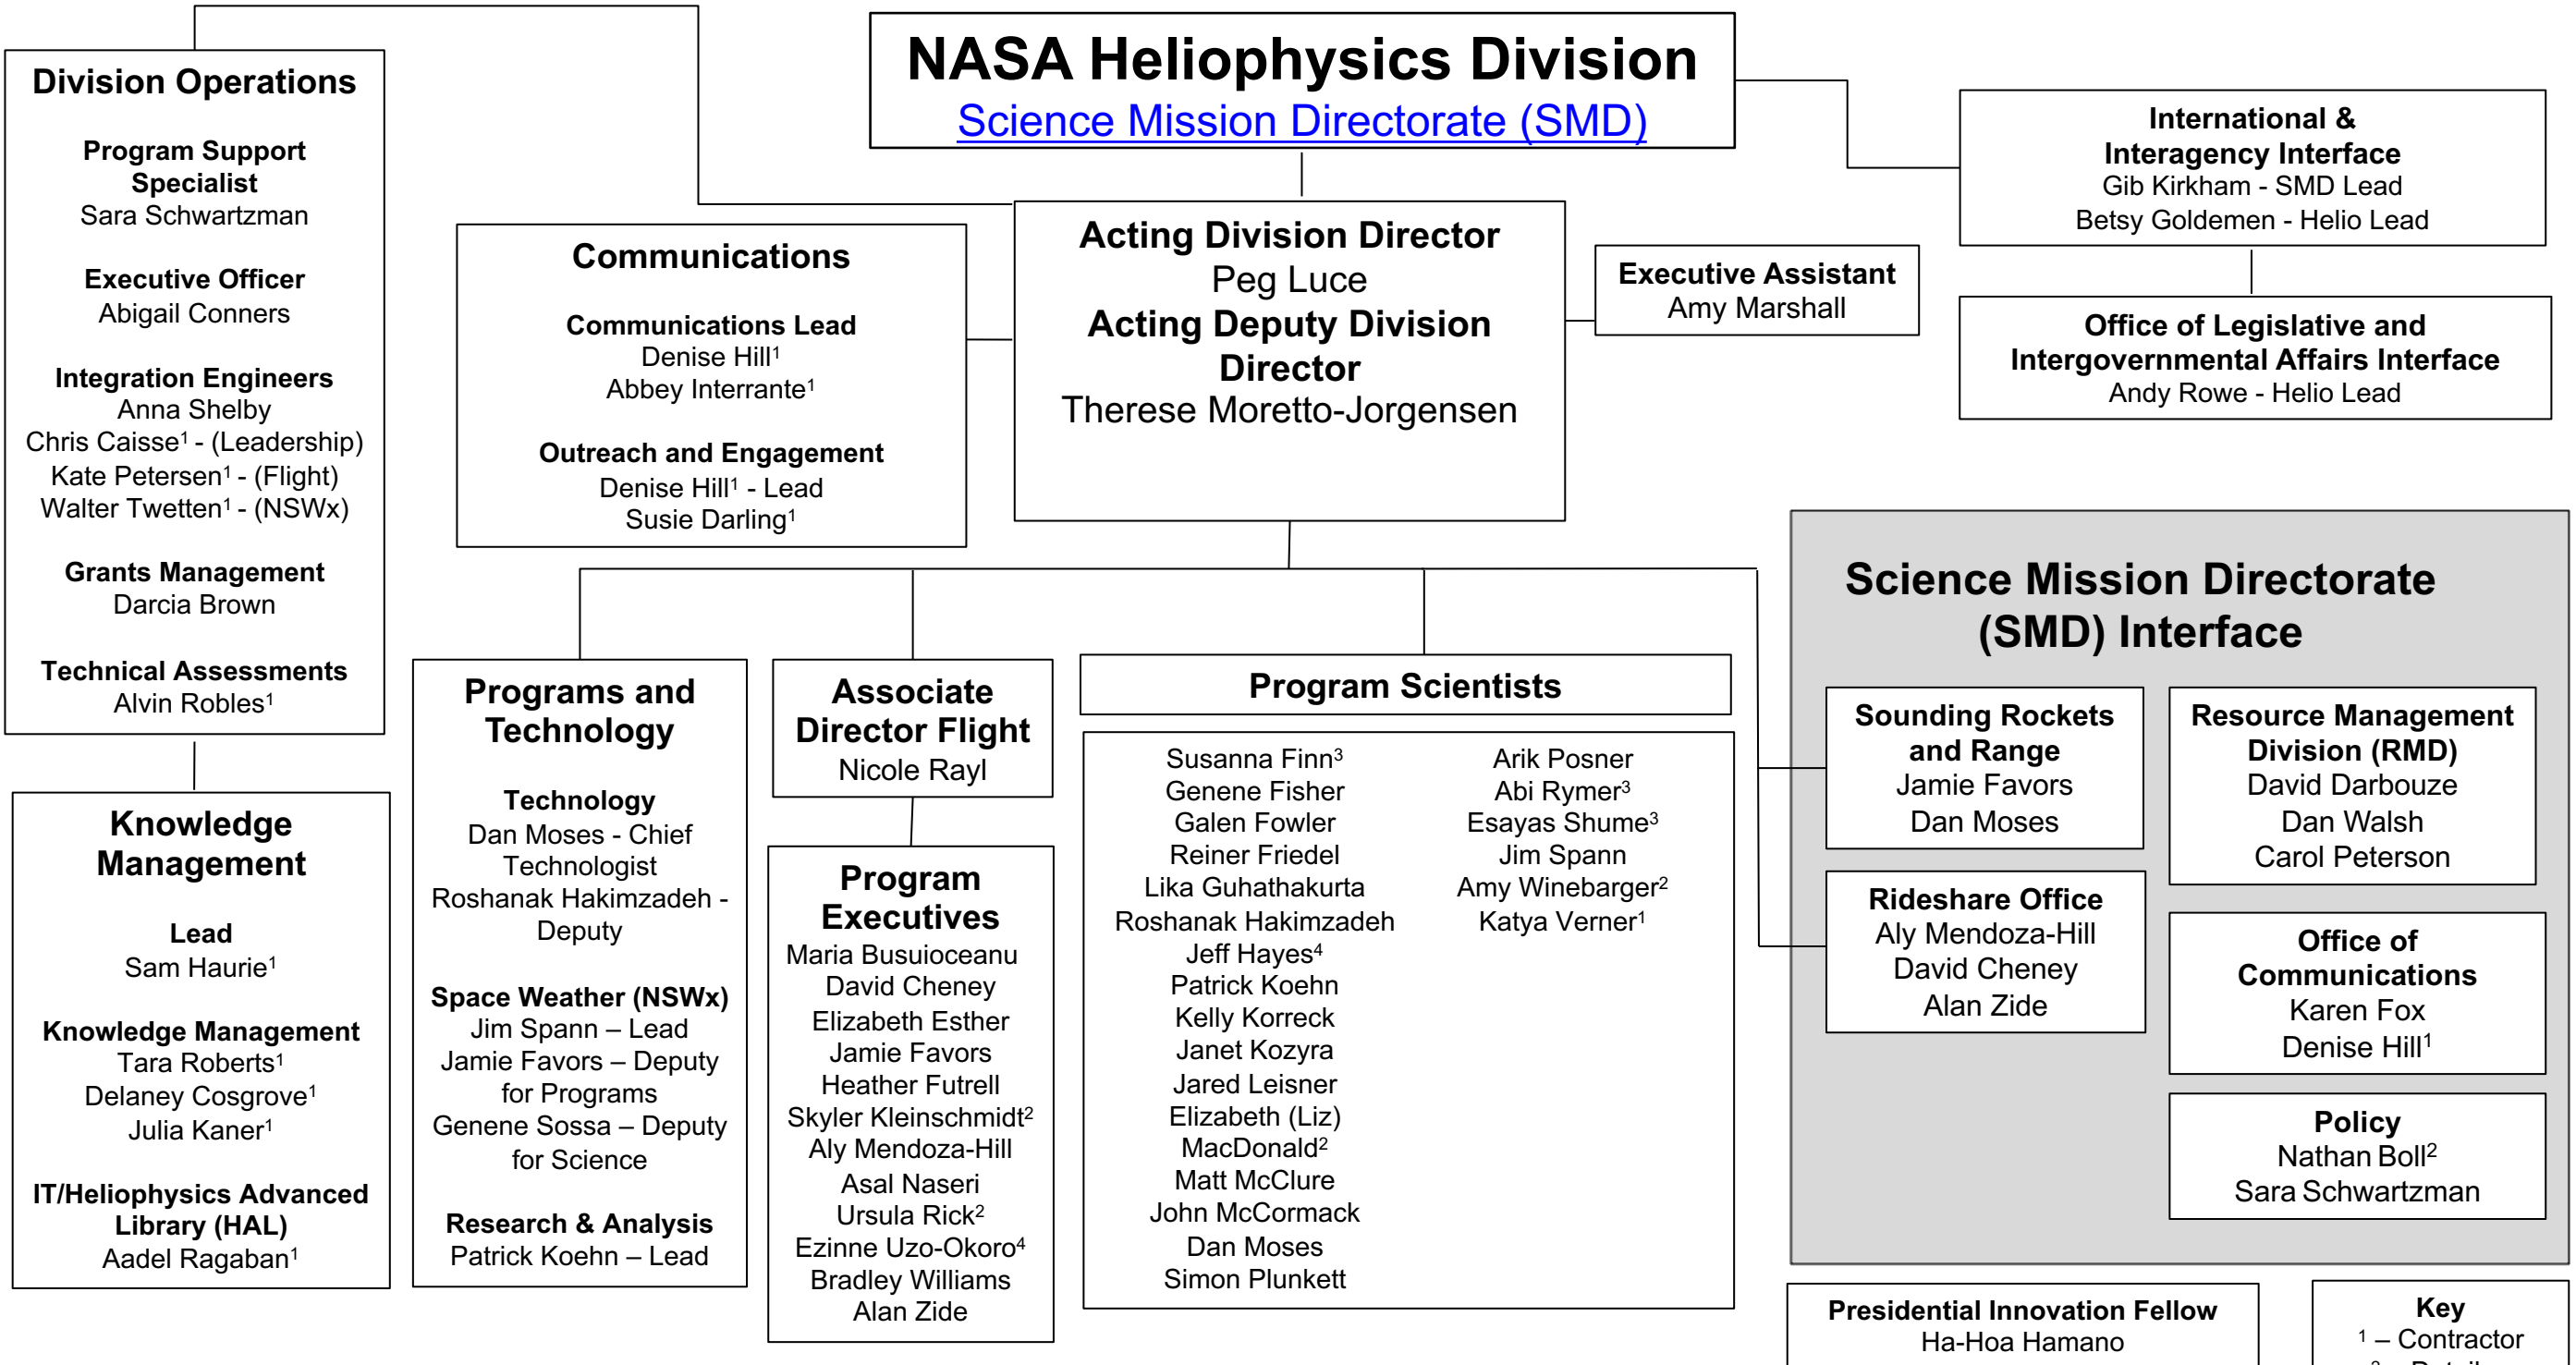

NASA Heliophysics Division

Science Mission Directorate (SMD)

Division Operations

Program Support Specialist
Sara Schwartzman

Executive Officer
Abigail Conners

Integration Engineers
Anna Shelby
Chris Caisse¹ - (Leadership)
Kate Petersen¹ - (Flight)
Walter Twetten¹ - (NSWx)

Programs and Technology

Technology
Dan Moses - Chief Technologist
Roshanak Hakimzadeh - Deputy

Space Weather (NSWx)
Jim Spann – Lead
Jamie Favors – Deputy for Programs
Geneve Sossa – Deputy for Science

Research & Analysis
Patrick Koehn – Lead