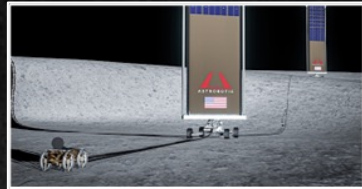

ASTROBOTIC

Peregrine Lander

Surface Payload: 120 kg

Griffin Lander

Surface Payload: 500 kg

CubeRover[®]

Surface Payload: Up to 24 kg

LunaGrid

Commercial Power for the Moon

UltraNav

Visual Compute System

Xodiac

Terrestrial Testbed Vehicle

Peregrine Mission One Q1 2023

NASA TechLeap Challenge Q1-Q2 2023

Griffin Mission One Q4 2024