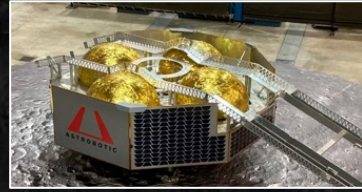

ASTROBOTIC

Peregrine Lander

Surface Payload: 120 kg

Griffin Lander

Surface Payload: 500 kg

CubeRover[®]

Surface Payload: Up to 24 kg

LunaGrid

Commercial Power for the Moon

UltraNav

Visual Compute System

Xodiac

Terrestrial Testbed Vehicle

Peregrine Mission One Q1 2023

NASA TechLeap Challenge Q1-Q2 2023

Griffin Mission One Q4 2024