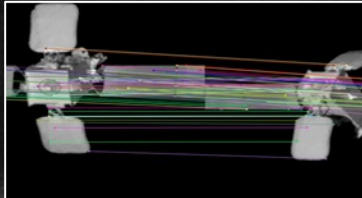

UltraNav

Visual Compute System